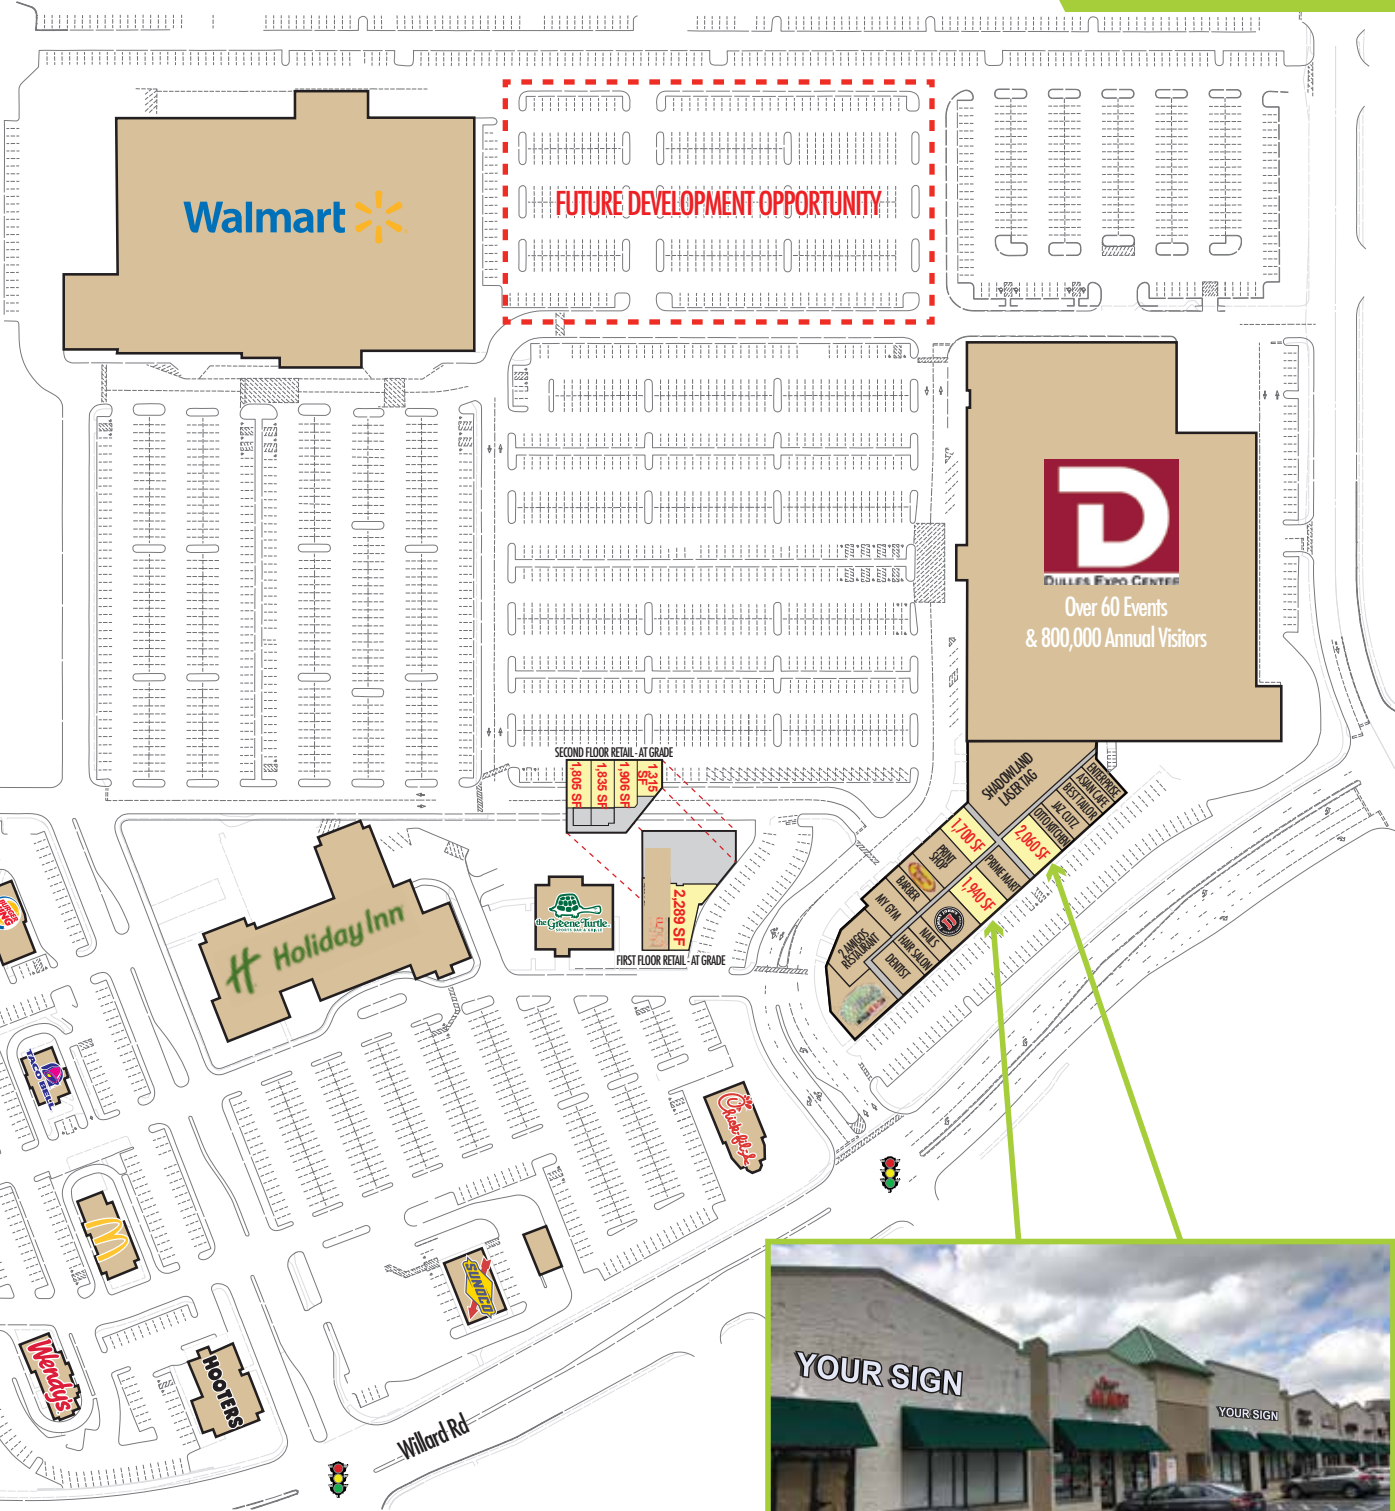

# DULLES EXPO SHOPPING CENTER

4320 Chantilly Shopping Center  
Chantilly, VA 20151

## SITE PLAN

Information contained herein has been obtained from sources deemed reliable, but we do not guarantee its accuracy. Site Plan is not to scale and is strictly for informational purposes only.