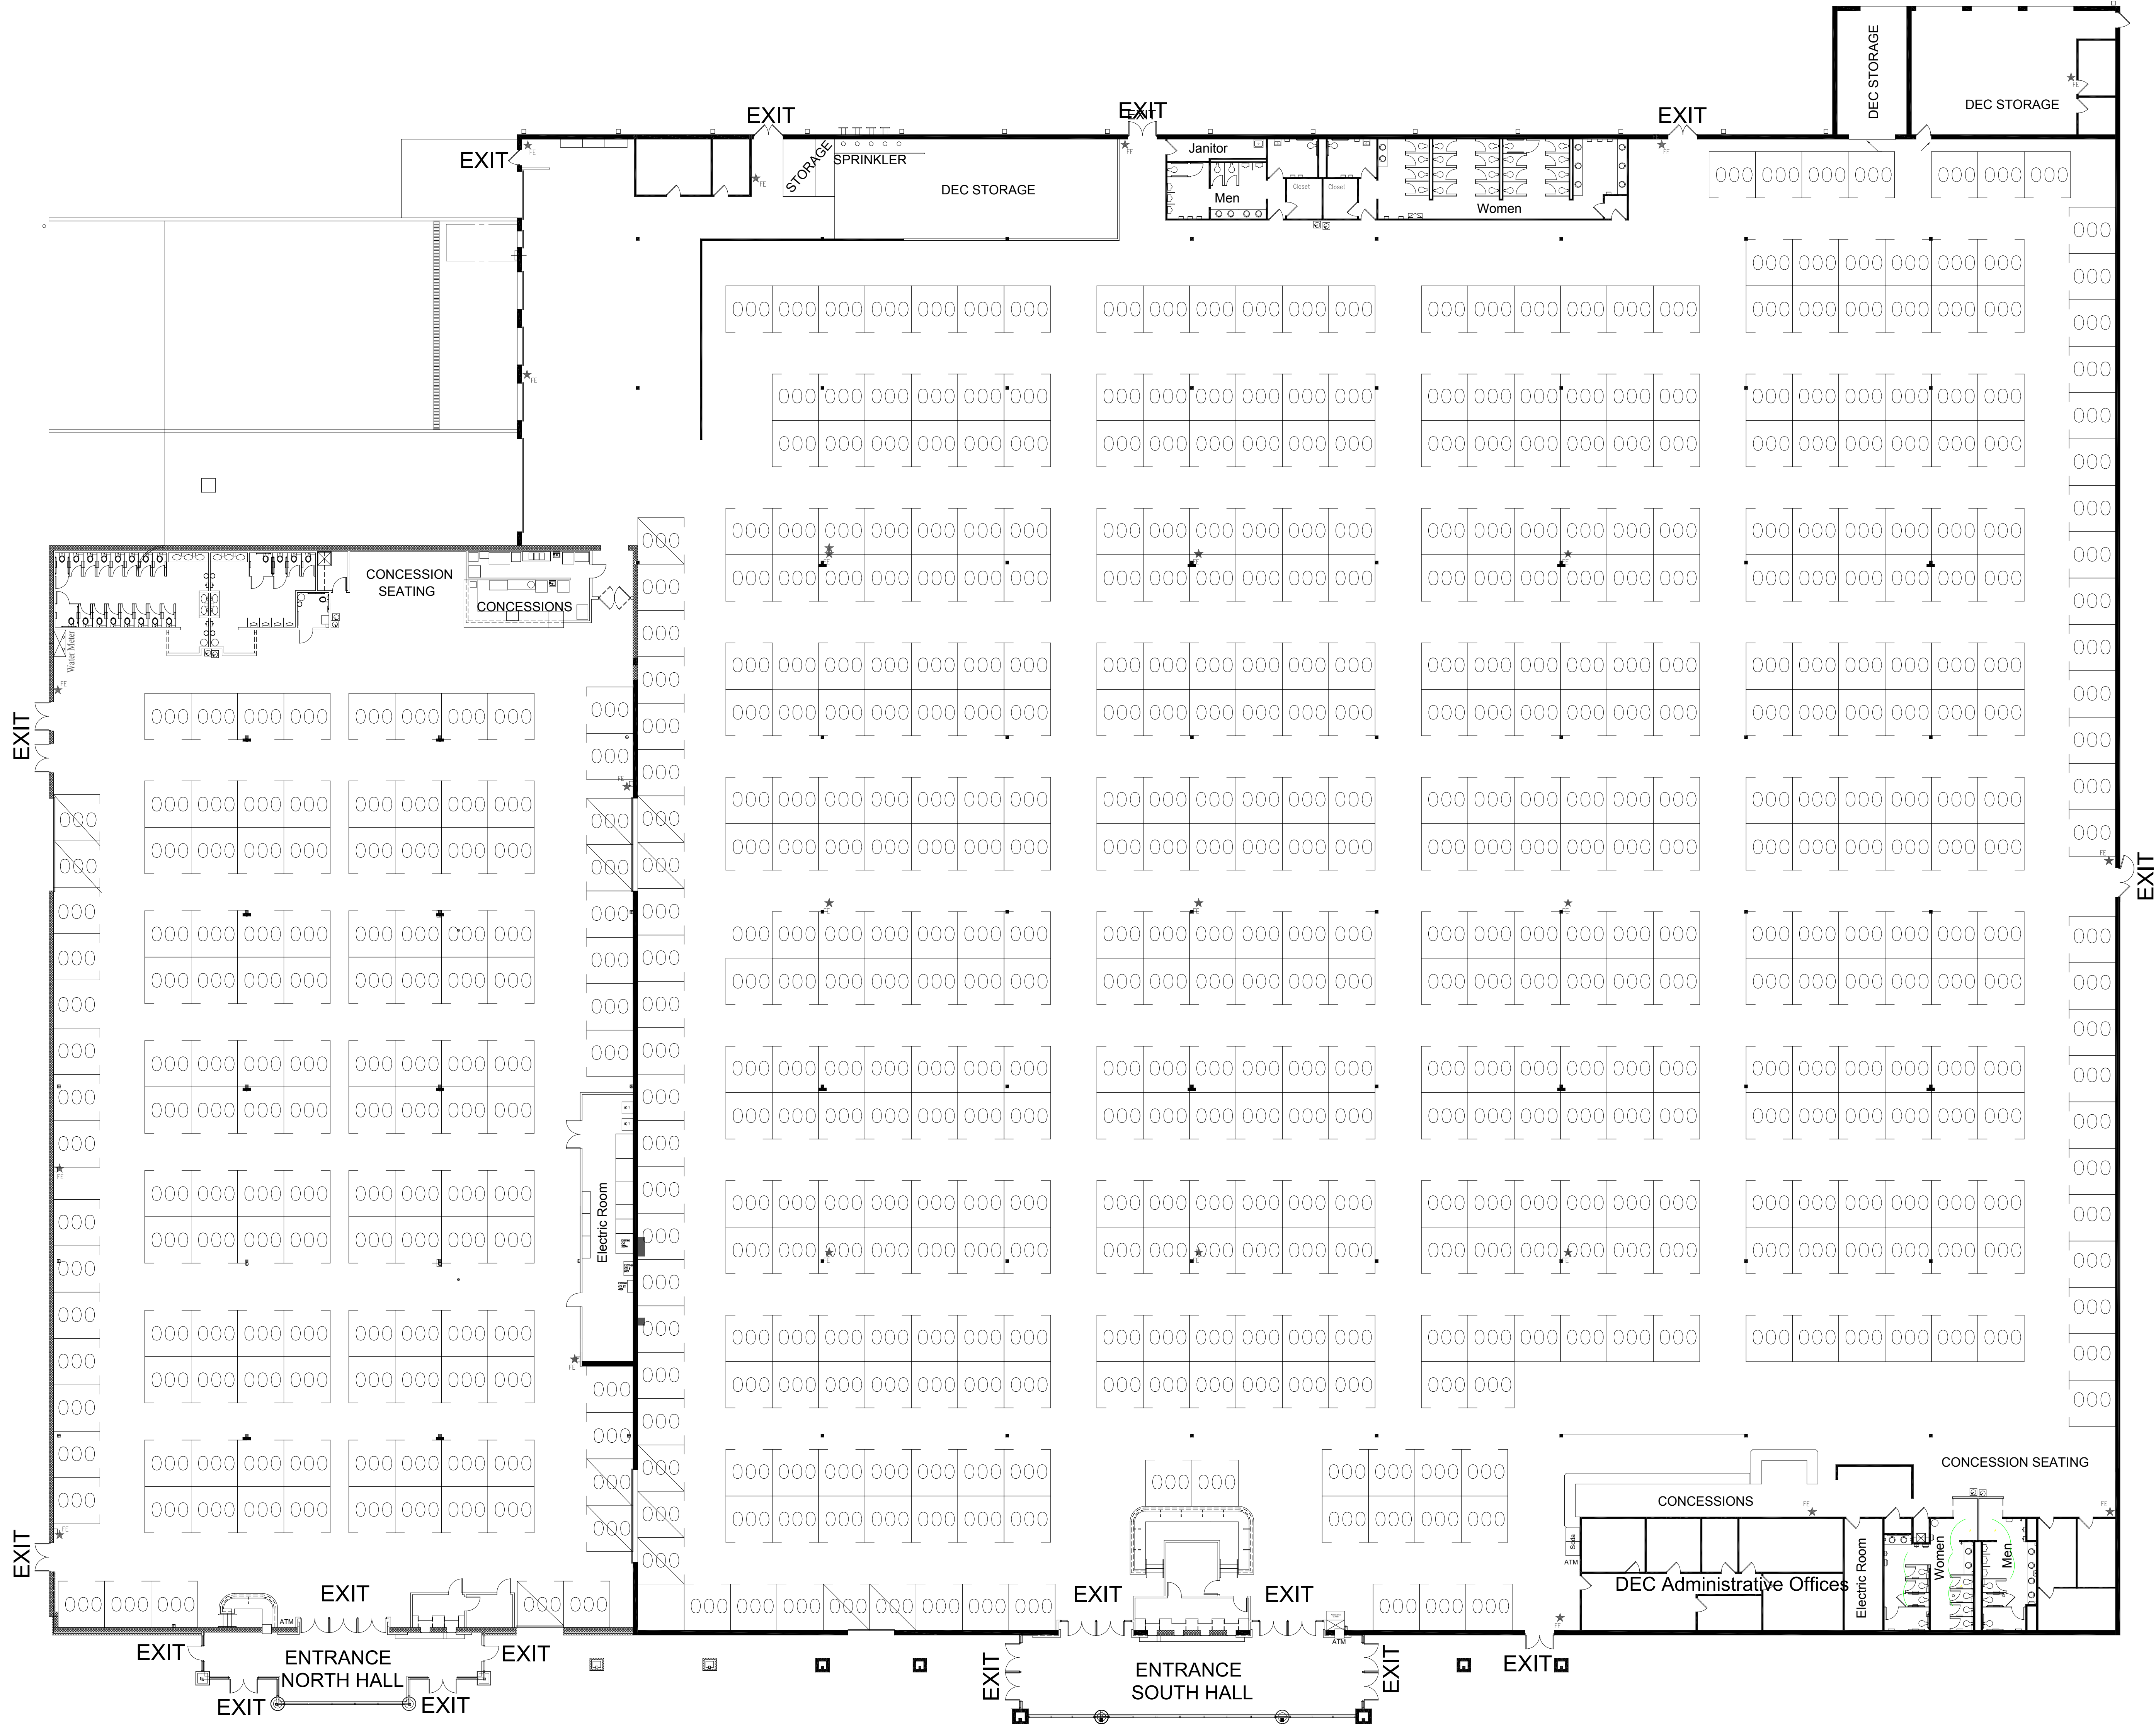

**DULLES EXPO CENTER
NORTH & SOUTH HALLS**
4320 Chantilly Shopping Ctr
Chantilly, VA 20151

SCALE 0' 5" 10" 20' 30'
1/16" = 1'
★ - FIRE EXTINGUISHER
■ - PILLAR

Event Name
Event Dates
Expected # Day Total Attendance: #
Inspection (Date & Time of Fire Marshal Inspection)
County Permits (Any Needed?)

**DULLES EXPO CENTER
NORTH & SOUTH HALLS**
4320 Chantilly Shopping Ctr
Chantilly, VA 20151

SCALE 0'5'10" 20' 30"
1/16" = 1'
★ - FIRE EXTINGUISHER
■ - PILLAR

Event Name
Event Dates
Expected # Day Total Attendance: #
Inspection (Date & Time of Fire Marshal Inspection)
County Permits (Any Needed?)

DULLES EXPO CENTER
NORTH & SOUTH HALLS
 4320 Chantilly Shopping Ctr
 Chantilly, VA 20151

SCALE 0'510' 20' 30'
 1/16" = 1'
 ★ - FIRE EXTINGUISHER
 ■ - PILLAR

Event Name
Event Dates
 Expected # Day Total Attendance: #
 Inspection (Date & Time of Fire Marshal Inspection)
 County Permits (Any Needed?)