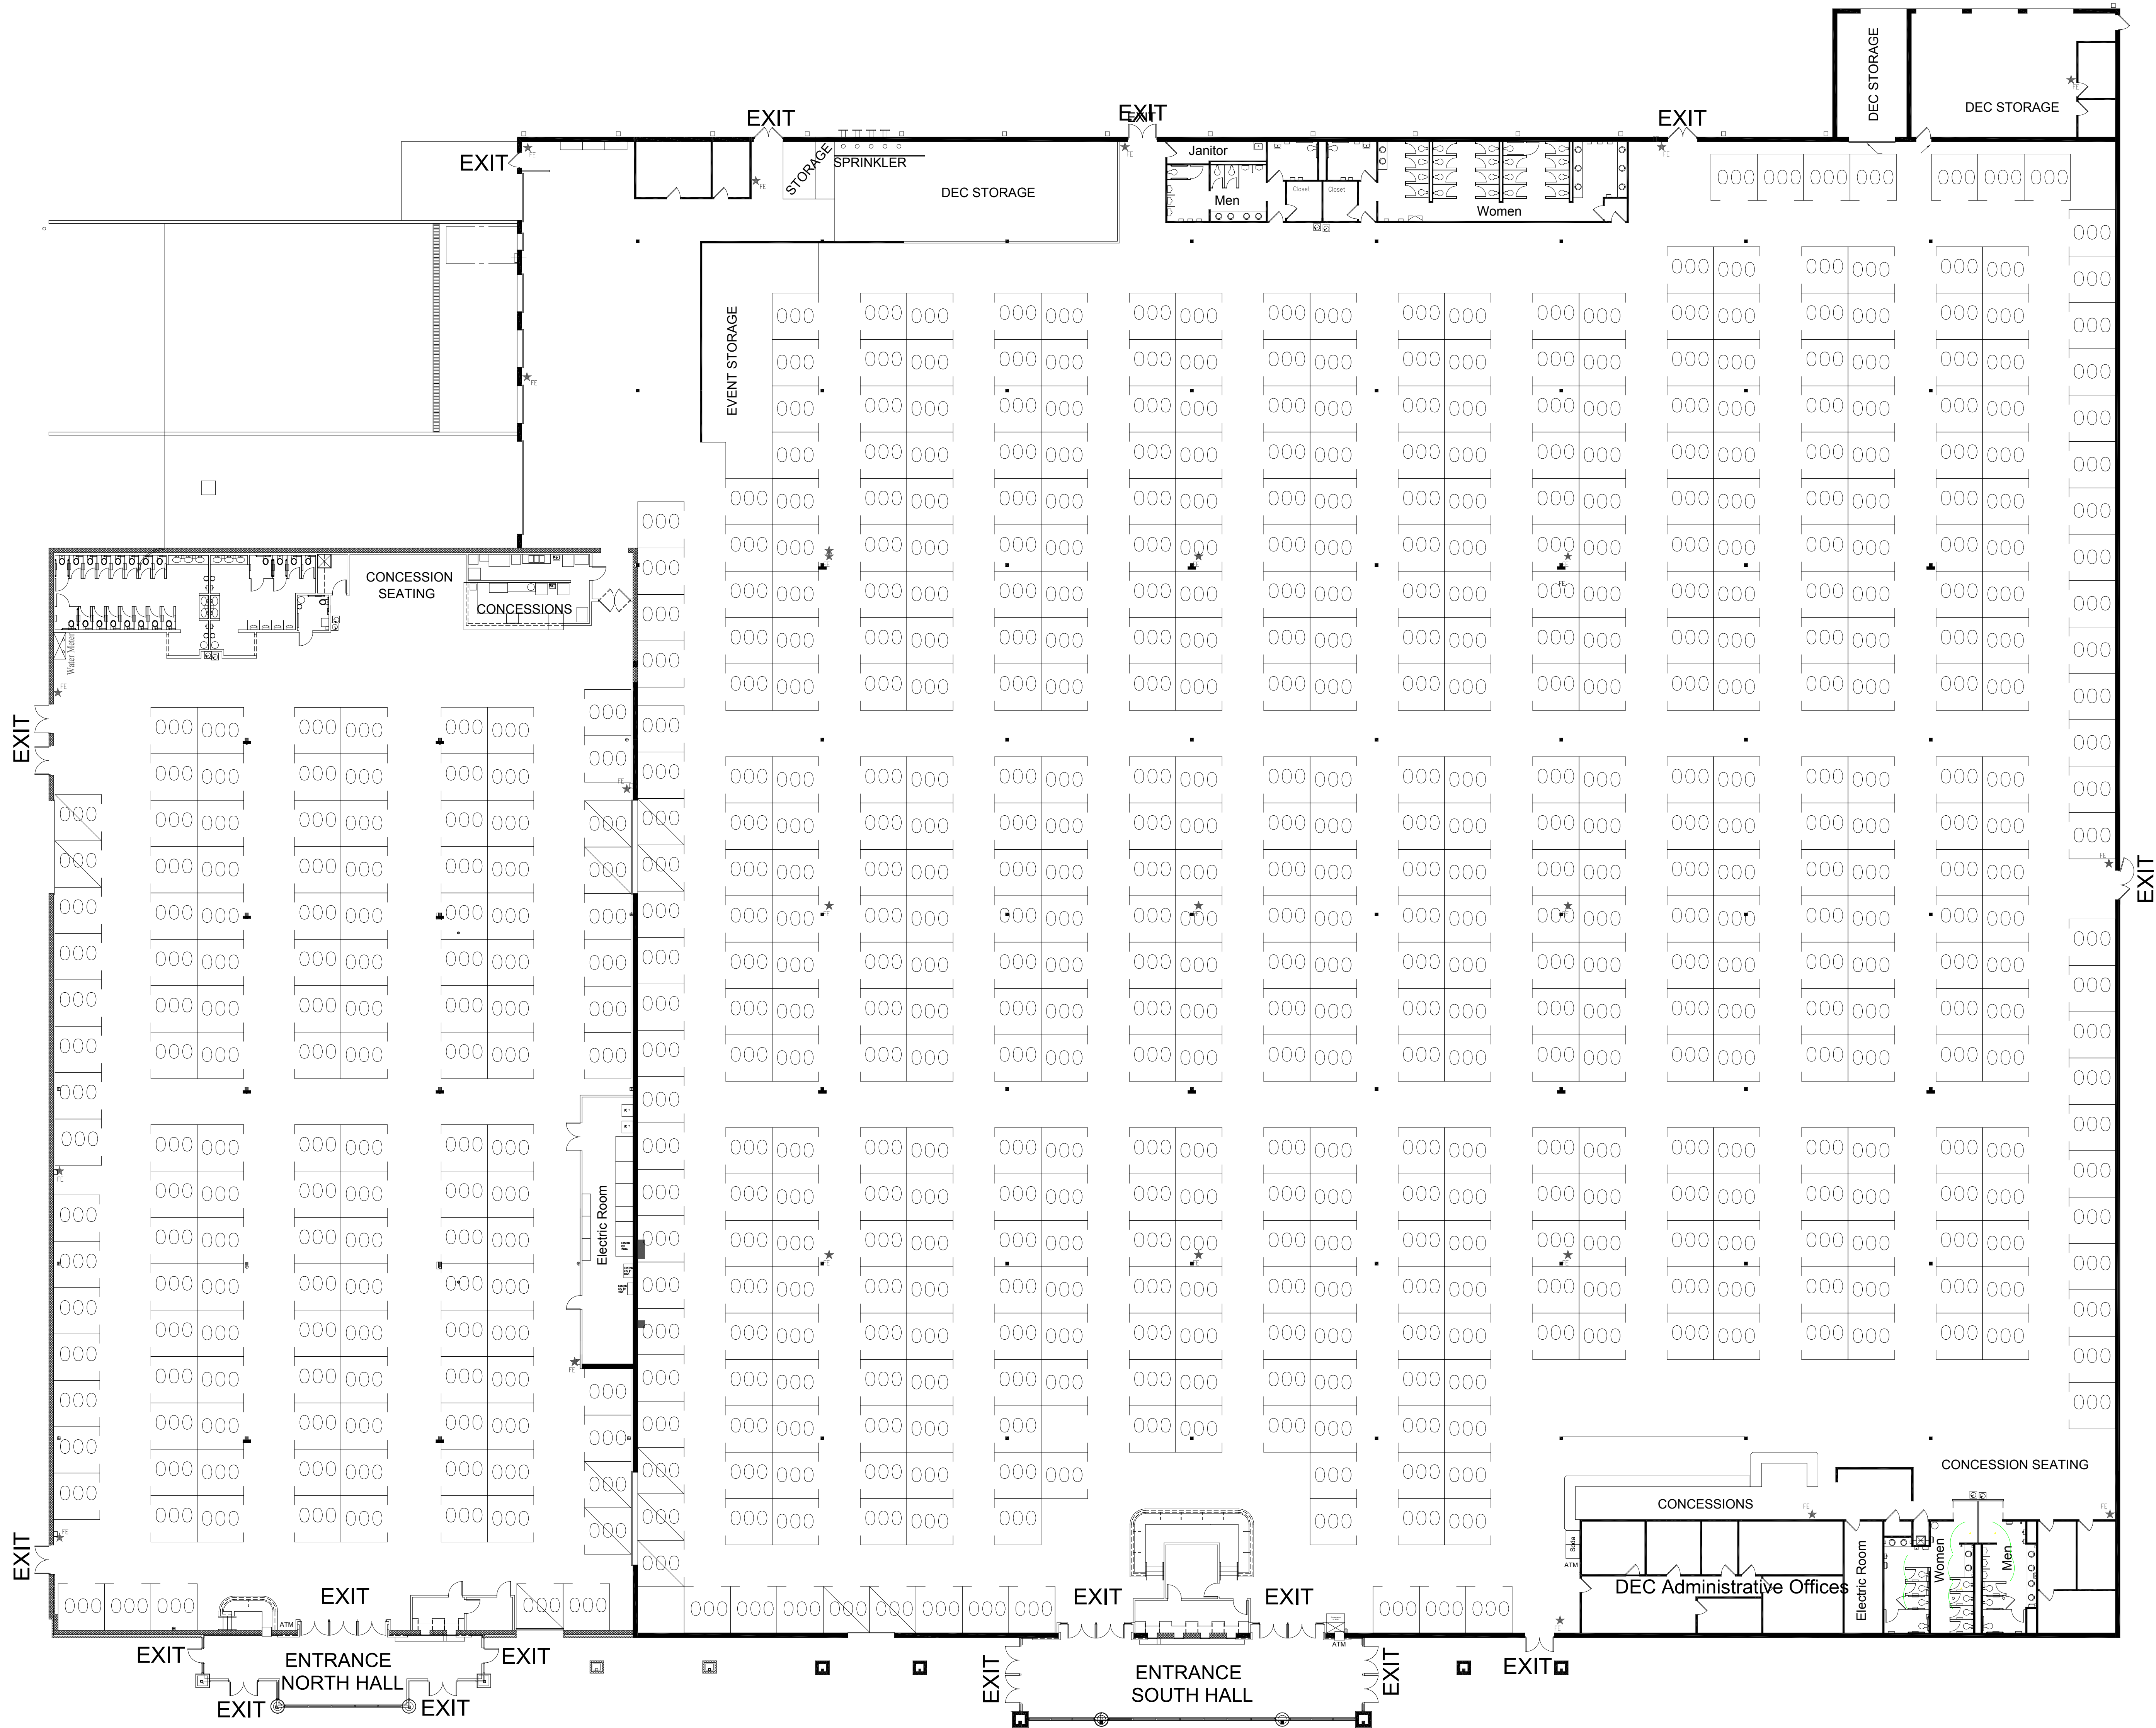

**DULLES EXPO CENTER
NORTH & SOUTH HALLS**
4320 Chantilly Shopping Ctr
Chantilly, VA 20151

SCALE 0' 5" 10" 20' 30'
1/16" = 1'
★ - FIRE EXTINGUISHER
■ - PILLAR

Event Name
Event Dates
Expected # Day Total Attendance: #
Inspection (Date & Time of Fire Marshal Inspection)
County Permits (Any Needed?)

**DULLES EXPO CENTER
NORTH & SOUTH HALLS**
4320 Chantilly Shopping Ctr
Chantilly, VA 20151

SCALE 0'5'10" 20' 30"
1/16" = 1'
★ - FIRE EXTINGUISHER
■ - PILLAR

Event Name
Event Dates
Expected # Day Total Attendance: #
Inspection (Date & Time of Fire Marshal Inspection)
County Permits (Any Needed?)

DULLES EXPO CENTER
NORTH & SOUTH HALLS
 4320 Chantilly Shopping Ctr
 Chantilly, VA 20151

SCALE 0'510' 20' 30'
 1/16" = 1'
 ★ - FIRE EXTINGUISHER
 ■ - PILLAR

Event Name
Event Dates
 Expected # Day Total Attendance: #
 Inspection (Date & Time of Fire Marshal Inspection)
 County Permits (Any Needed?)