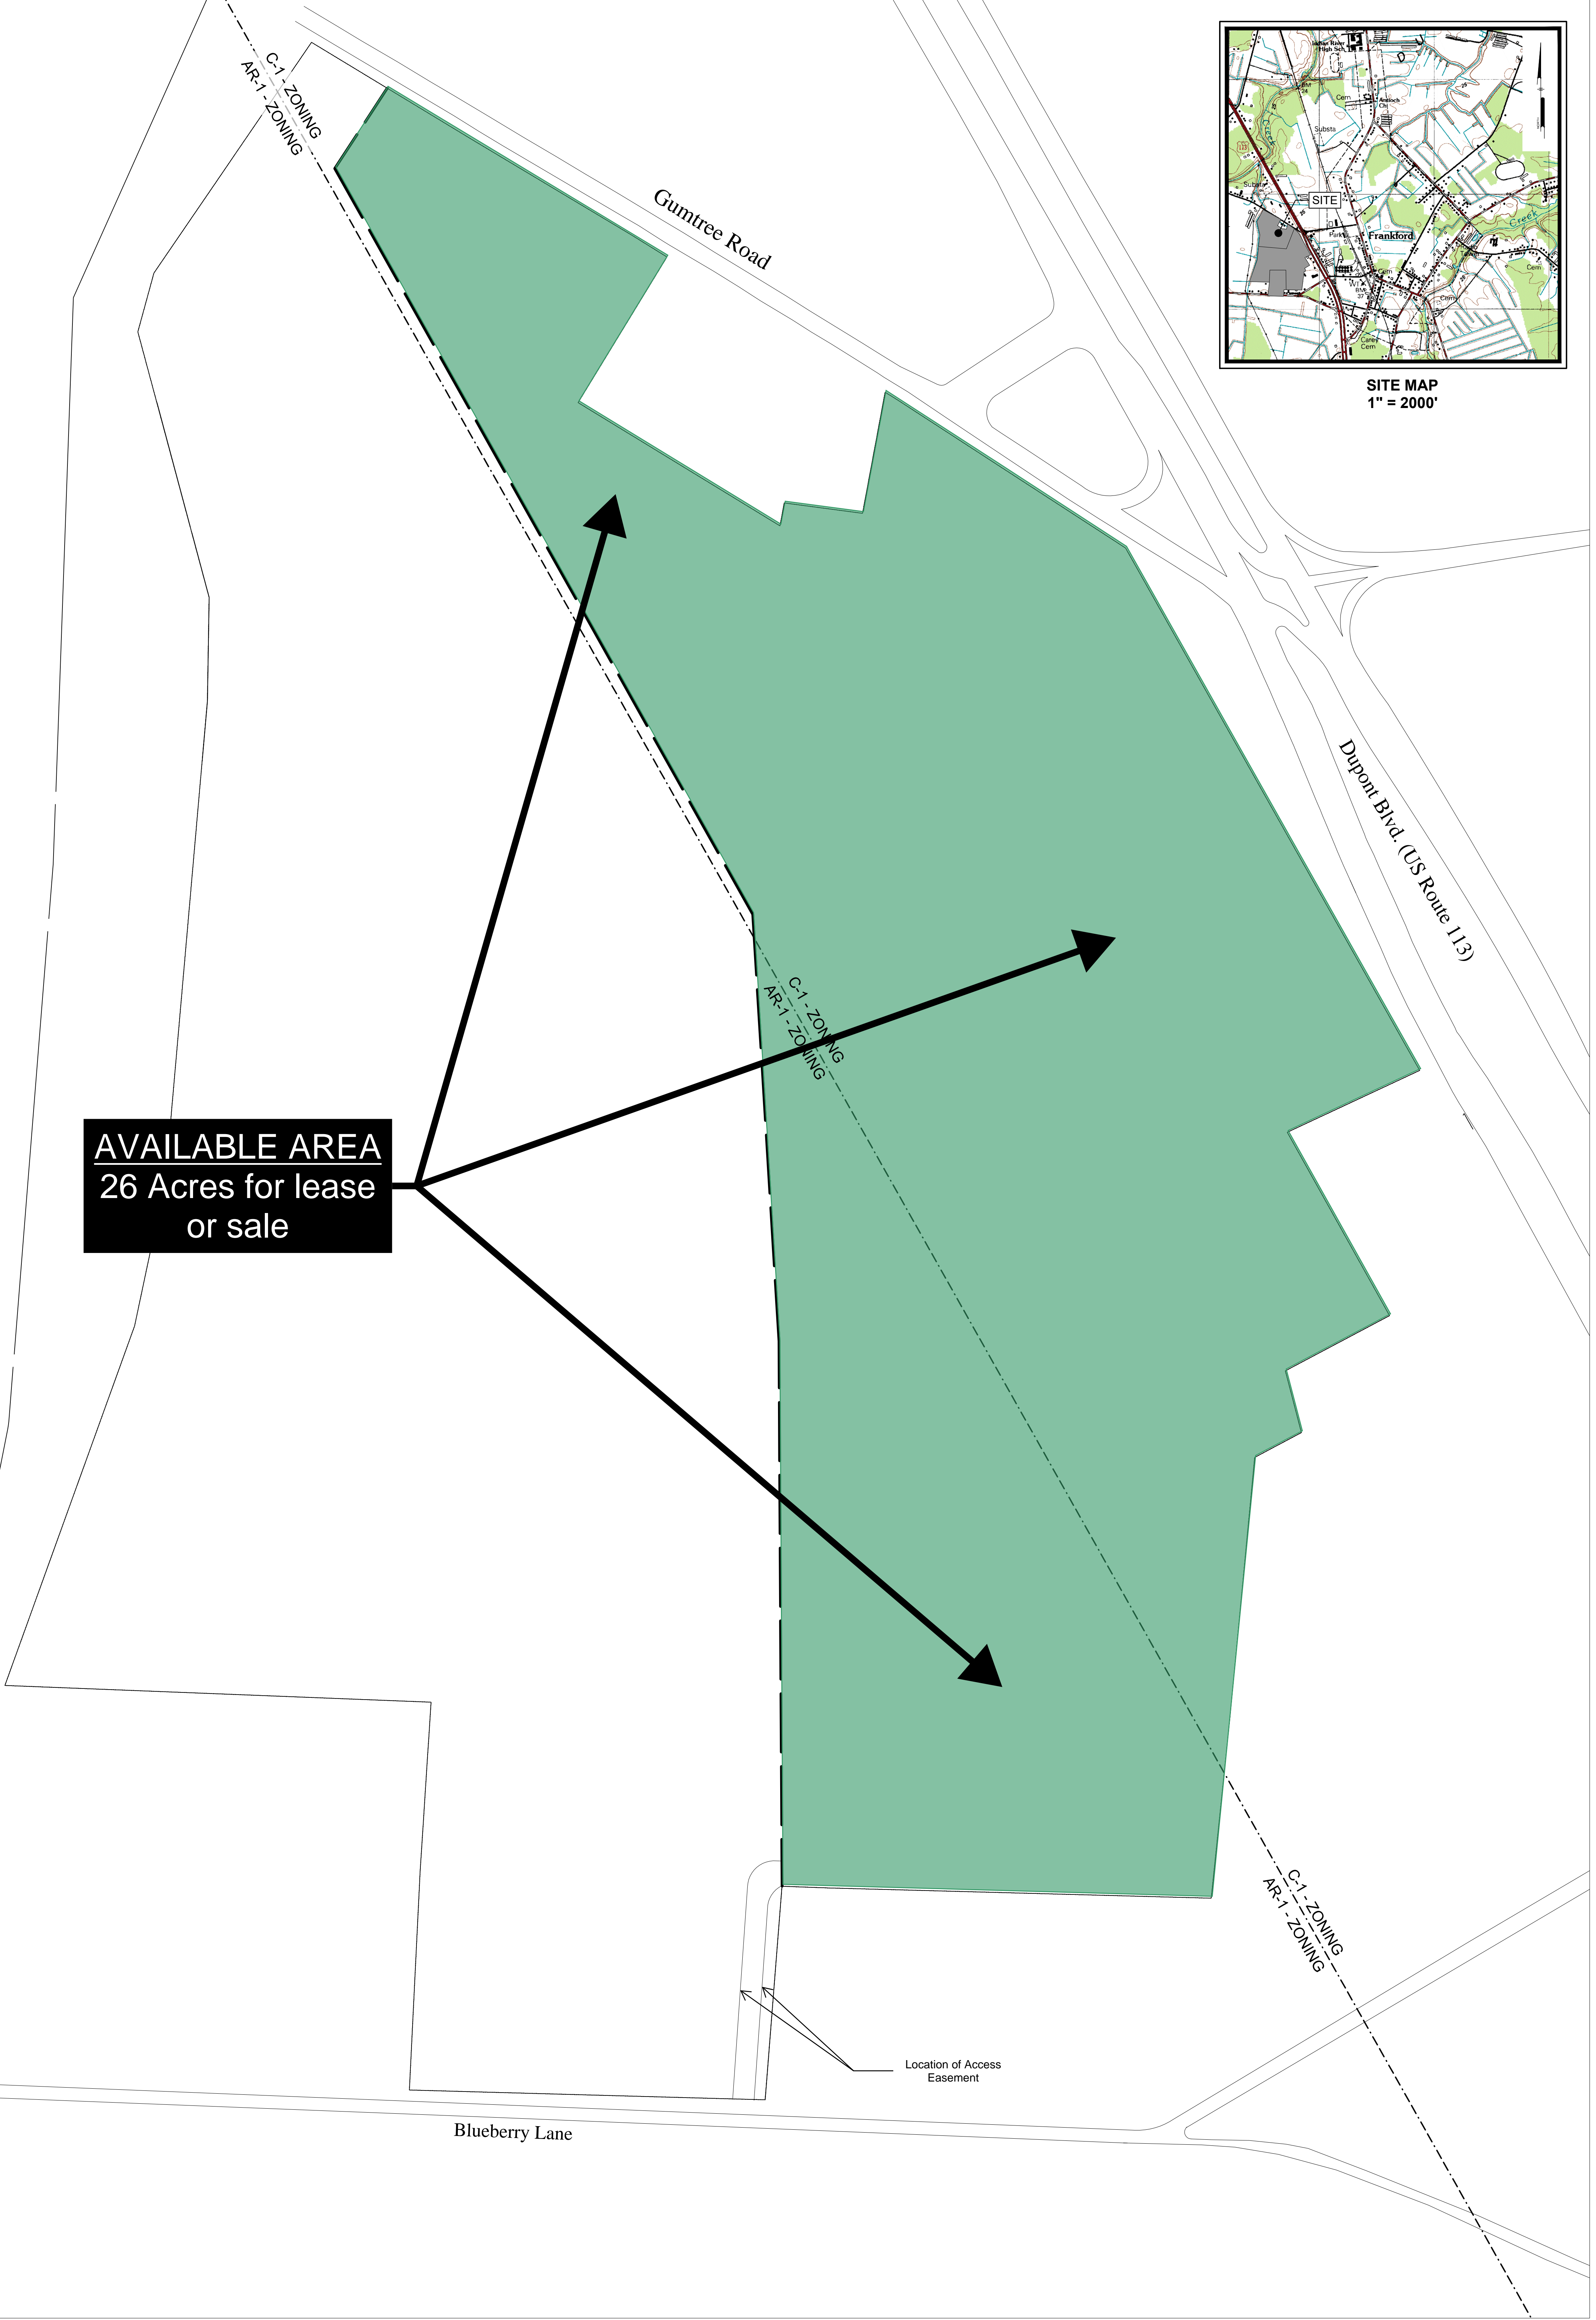

SITE MAP
1" = 2000'

AVAILABLE AREA
26 Acres for lease
or sale